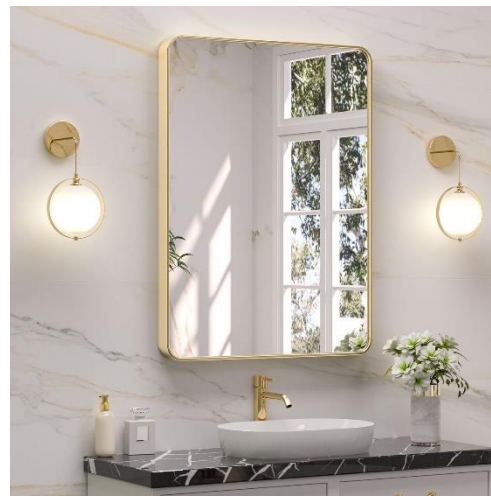

GOLD

SEE BACK FOR MORE INFO.