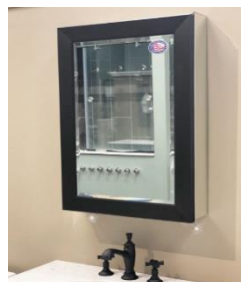

METALIKA WIDE COLLECTION (40" HEIGHT) 5 3/16 & 6 5/8" DEPTH

OIL RUBBED BRONZE