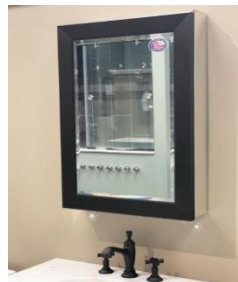

METALIKA WIDE COLLECTION (36" HEIGHT) 5 3/16 & 6 5/8" DEPTH

OIL RUBBED BRONZE