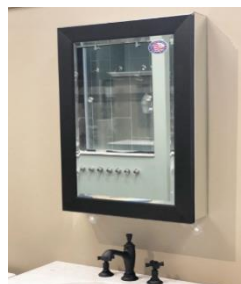

METALIKA WIDE COLLECTION (30" HEIGHT) 5 3/16 & 6 5/8" DEPTH

OIL RUBBED BRONZE