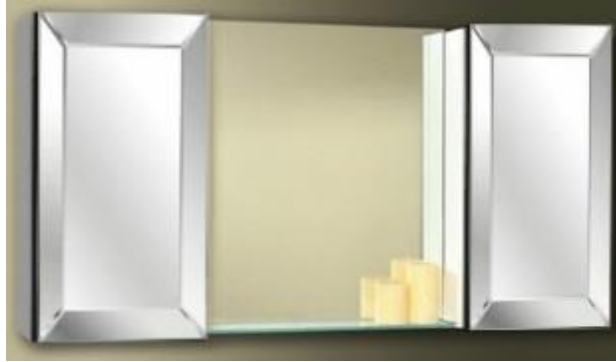

## MEGATALICA COLLECTION (40" HEIGHT) 5 3/16 & 6 5/8" DEPTH

**DESIGNED TO ACCOMMODATE CUSTOM VARIATIONS OF SINK AND VANITY REQUIREMENTS.**

- WHEN ORDERING **ANODIZED FINISHES** PLEASE SPECIFY DESIRED DOOR FINISH – BRUSHED NICKEL (BN), GOLD (GLD), OIL RUBBED BRONZE (ORB), WHITE CONTEMPORARY (WHT C) OR WHITE TRADITIONAL (WHT T), ANODIZED SILVER – NARROW (A N), MATTE BLACK – NARROW (MB N), GOLD – NARROW (MG N), WHITE – NARROW (WH N) OR BRUSHED NICKEL – NARROW (BN N).
- WHEN ORDERING **CHROME FINISHES** PLEASE SPECIFY DESIRED DOOR FINISH – HIGH POLISHED CHROME – CONTEMPORARY (CH C), HIGH POLISHED CHROME – TRADITIONAL (CH T), OR HIGH POLISHED CHROME – NARROW (CH N).
- WHEN ORDERING PLEASE SPECIFY DESIRED INTERIOR CABINET FINISH – (A) FOR ANODIZED (W) FOR WHITE (C) FOR CHAMPAGNE.
- PRICE IS THE SAME FOR BEVELED (B) OR POLISHED (P) (PLEASE SPECIFY).
- EXAMPLE: MEG 6040/18-24-18 P W WHT C 1 CONSISTS OF: TWO 18" METALIKA WHITE CONTEMPORARY STYLE POLISHED EDGE CABINETS IN A WHITE FINISH WITH A TOTAL DEPTH OF 5 3/16" AND A 24" CENTER MIRROR WITH A 3/8" GLASS SHELF.
- STANDARD HIGH POLISHED 3/8" THICK SHELVES WITH INFINITELY ADJUSTABLE PATENTED MECHANISM. FOUR SUPPLIED WITH ALL 40"H MODELS.
- ALL MODELS ARE FULLY GASKETED TO AID IN PREVENTING HUMIDITY AND DUST FROM COMING IN CONTACT WITH YOUR TOILETRIES.
- ALL MODELS SUPPLIED WITH HEAVY DUTY 160 DEGREE PROPRIETARY SOFT-CLOSE HINGES.
- SOFIA CABINETS ARE SHIPPED FULLY ASSEMBLED AND ADJUSTED FOR INSTALLATION.
- **\*\*FOR SURFACE APPLICATIONS, YOU MUST ORDER TWO FULL SURFACE MOUNTING KITS.\*\***