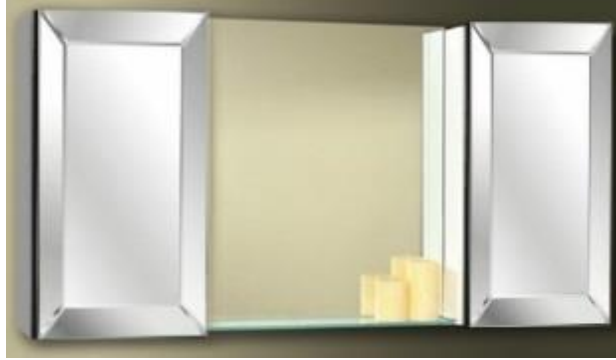

NOVEMBER 2022

SEE BACK FOR MORE INFO

MEGATALICA COLLECTION (36" HEIGHT) 5 3/16 & 6 5/8" DEPTH

DESIGNED TO ACCOMMODATE CUSTOM VARIATIONS OF SINK AND VANITY REQUIREMENTS.

- WHEN ORDERING **ANODIZED FINISHES** PLEASE SPECIFY DESIRED DOOR FINISH – BRUSHED NICKEL (BN), GOLD (GLD), OIL RUBBED BRONZE (ORB), WHITE CONTEMPORARY (WHT C) OR WHITE TRADITIONAL (WHT T), ANODIZED SILVER – NARROW (A N), MATTE BLACK – NARROW (MB N), GOLD – NARROW (MG N), WHITE – NARROW (WH N) OR BRUSHED NICKEL – NARROW (BN N).
- WHEN ORDERING **CHROME FINISHES** PLEASE SPECIFY DESIRED DOOR FINISH – HIGH POLISHED CHROME – CONTEMPORARY (CH C), HIGH POLISHED CHROME – TRADITIONAL (CH T), OR HIGH POLISHED CHROME – NARROW (CH N).
- WHEN ORDERING PLEASE SPECIFY DESIRED INTERIOR CABINET FINISH – (A) FOR ANODIZED (W) FOR WHITE (C) FOR CHAMPAGNE.
- PRICE IS THE SAME FOR BEVELED (B) OR POLISHED (P) (PLEASE SPECIFY).
- EXAMPLE: MEG 6036/18-24-18 P W WHT C 1 CONSISTS OF: TWO 18" METALIKA WHITE CONTEMPORARY STYLE POLISHED EDGE CABINETS IN A WHITE FINISH WITH A TOTAL DEPTH OF 5 3/16" AND A 24" CENTER MIRROR WITH A 3/8" GLASS SHELF.
- STANDARD HIGH POLISHED 3/8" THICK SHELVES WITH INFINITELY ADJUSTABLE PATENTED MECHANISM. FOUR SUPPLIED WITH ALL 36"H MODELS.
- ALL MODELS ARE FULLY GASKETED TO AID IN PREVENTING HUMIDITY AND DUST FROM COMING IN CONTACT WITH YOUR TOILETRIES.
- ALL MODELS SUPPLIED WITH HEAVY DUTY 160 DEGREE PROPRIETARY SOFT-CLOSE HINGES.
- SOFIA CABINETS ARE SHIPPED FULLY ASSEMBLED AND ADJUSTED FOR INSTALLATION.
- ****FOR SURFACE APPLICATIONS, YOU MUST ORDER TWO FULL SURFACE MOUNTING KITS.****