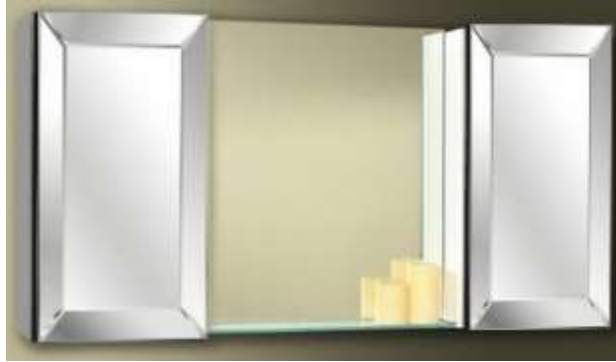

## MEGATALICA COLLECTION (30" HEIGHT) 5 3/16 & 6 5/8" DEPTH

**DESIGNED TO ACCOMMODATE CUSTOM VARIATIONS OF SINK AND VANITY REQUIREMENTS.**

- WHEN ORDERING **ANODIZED FINISHES** PLEASE SPECIFY DESIRED DOOR FINISH – BRUSHED NICKEL (BN), GOLD (GLD), OIL RUBBED BRONZE (ORB), WHITE CONTEMPORARY (WHT C) OR WHITE TRADITIONAL (WHT T), ANODIZED SILVER – NARROW (A N), MATTE BLACK – NARROW (MB N), GOLD – NARROW (MG N), WHITE – NARROW (WH N) OR BRUSHED NICKEL – NARROW (BN N).
- WHEN ORDERING **CHROME FINISHES** PLEASE SPECIFY DESIRED DOOR FINISH – HIGH POLISHED CHROME – CONTEMPORARY (CH C), HIGH POLISHED CHROME – TRADITIONAL (CH T), OR HIGH POLISHED CHROME – NARROW (CH N).
- WHEN ORDERING PLEASE SPECIFY DESIRED INTERIOR CABINET FINISH – (A) FOR ANODIZED (W) FOR WHITE (C) FOR CHAMPAGNE.
- PRICE IS THE SAME FOR BEVELED (B) OR POLISHED (P) (PLEASE SPECIFY).
- EXAMPLE: MEG 6030/18-24-18 P W WHT C 1 CONSISTS OF: TWO 18" METALIKA WHITE - CONTEMPORARY STYLE POLISHED EDGE CABINETS IN A WHITE FINISH WITH A TOTAL DEPTH OF 5 3/16" AND A 24" CENTER MIRROR WITH A 3/8" GLASS SHELF.
- STANDARD HIGH POLISHED 3/8" THICK SHELVES WITH INFINITELY ADJUSTABLE PATENTED MECHANISM. THREE SUPPLIED WITH ALL 30"H MODELS.
- ALL MODELS ARE FULLY GASKETED TO AID IN PREVENTING HUMIDITY AND DUST FROM COMING IN CONTACT WITH YOUR TOILETRIES.
- ALL MODELS SUPPLIED WITH HEAVY DUTY 160 DEGREE PROPRIETARY SOFT-CLOSE HINGES.
- SOFIA CABINETS ARE SHIPPED FULLY ASSEMBLED AND ADJUSTED FOR INSTALLATION.
- **\*\*FOR SURFACE APPLICATIONS, YOU MUST ORDER TWO FULL SURFACE MOUNTING KITS.\*\***