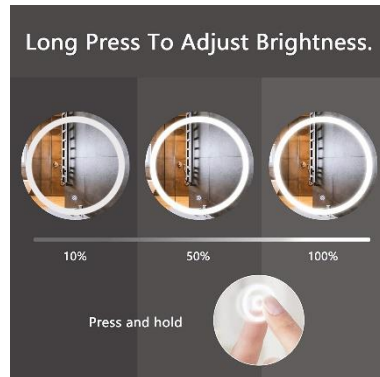

## ELIOS COLLECTION (ROUND & RECTANGULAR LED WALL MIRRORS)

**ELI 2424 P**

**ELI 2424 OP**

**ELI 2424 OPMB**

- ENERGY EFFICIENT LED LIGHTING (RATED FOR 50,000 HOURS)
- THREE COLOR TEMPERATURE OPTIONS (3000K, 4500K & 6400K)
- DOUBLE SENSI-TOUCH DIMMER
- DEFOGGER
- HIGH POLISHED EDGE MIRROR
- POWDER COAT WHITE STEEL HOUSING
- THREE YEAR WARRANTY ON ALL ELECTRICAL COMPONENTS

- LED LIGHTING (RATED FOR 50,000 HOURS)
- SENSI TOUCH ON/OFF TOUCH
- HIGH POLISHED MIRROR
- FOG-PROOF MIRROR
- THREE YEAR WARRANTY ON ALL ELECTRICAL COMPONENTS
- CAN BE INTEGRATED WITH MANY COLLECTIONS (FOR MORE INFO PLEASE CALL)
- ALL FRAMES AVAILABLE FOR THIS ITEM. PLEASE CALL FOR PRICING.