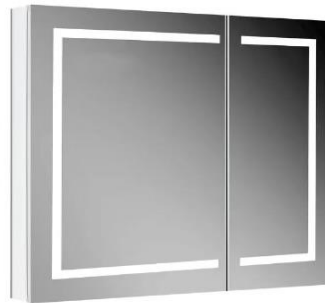

VALENTINA COLLECTION (30" HEIGHT) 5 3/16 & 6 5/8" DEPTH

SINGLE DOOR

TRIPLE DOOR

LED NARROW FRAME OPTION

DOUBLE DOOR

DOUBLE DOOR (OFF-CENTER)

AVAILABLE FINISHES:

MATTE BLACK (SHOWN)

CHROME

BRUSHED NICKEL

WHITE

GOLD

- **6000K (COOL WHITE) OR 3500K (WARM WHITE) COLOR TEMPERATURES AVAILABLE. PLEASE INDICATE (6) FOR 6000K OR (3) FOR 3500K WHEN ORDERING.**
- ALL ABOVE CABINETS ARE OFFERED IN A HIGH POLISHED PENCIL EDGE.
- ALL ABOVE CABINETS AVAILABLE IN AN ANODIZED, WHITE OR CHAMPAGNE INTERIOR FINISH. PLEASE INDICATE (A) FOR ANODIZED, (W) FOR WHITE OR (C) FOR CHAMPAGNE WHEN ORDERING.
- **FOR ALL SINGLE DOOR CABINETS PLEASE INDICATE (HL) FOR HINGED LEFT OR (HR) FOR HINGED RIGHT WHEN ORDERING.**
- *Ordering Example: 24 X 30 X 5 3/16, SINGLE DOOR, 6000K COOL WHITE, POLISHED MIRROR, ANODIZED FINISH, HINGE LEFT. ORDER AS FOLLOWS: VAL 2430 1D P 6 A 1 HL*
- ALL MODELS INCLUDE 3300 LUMENS PER DOOR.
- STANDARD HIGH POLISHED 3/8" THICK SHELVES WITH INFINITELY ADJUSTABLE PATENTED MECHANISM. **THREE SUPPLIED WITH ALL 30"H MODELS.**
- ALL MODELS ARE FULLY GASKETED TO AID IN PREVENTING HUMIDITY AND DUST FROM COMING IN CONTACT WITH YOUR TOILETRIES.
- ALL MODELS SUPPLIED WITH HEAVY DUTY 160 DEGREE SOFT-CLOSE HINGES.
- SOFIA CABINETS ARE SHIPPED FULLY ASSEMBLED AND ADJUSTED FOR INSTALLATION.