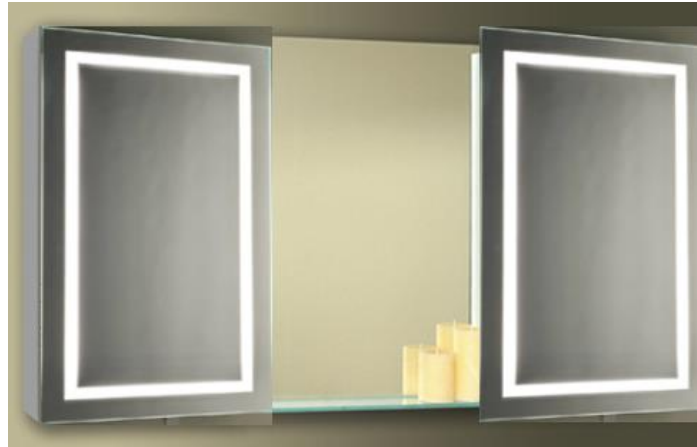

SEE BACK FOR MORE INFO

AURA COLLECTION (40" HEIGHT) 5 3/16 & 6 5/8" DEPTH

DESIGNED TO ACCOMMODATE CUSTOM VARIATIONS OF SINK AND VANITY REQUIREMENTS

- **6000K (COOL WHITE) OR 3500K (WARM WHITE) COLOR TEMPERATURES AVAILABLE.**
PLEASE INDICATE (6) FOR 6000K OR (3) FOR 3500K WHEN ORDERING.
- ALL ABOVE CABINETS ARE OFFERED IN A HIGH POLISHED PENCIL EDGE (P).
- ALL ABOVE CABINETS AVAILABLE IN AN ANODIZED, WHITE OR CHAMPAGNE INTERIOR FINISH.
PLEASE INDICATE (A), (W) OR (C) WHEN ORDERING.
- **Ordering Example: AUR 7240/24-24-24, RECESS MOUNT, 5 3/16" DEPTH, POLISHED MIRROR, 6000K, ANODIZED FINISH. ORDER AS FOLLOWS: AUR 7240/24-24-24 P 6 A 1**
- STANDARD HIGH POLISHED 3/8" THICK SHELVES WITH INFINITELY ADJUSTABLE PATENTED MECHANISM. FOUR SUPPLIED WITH ALL 40"H MODELS.
- **ALL MODELS RATED AT 3300 LUMENS PER DOOR.**
- ALL MODELS ARE FULLY GASKETED TO AID IN PREVENTING HUMIDITY AND DUST FROM COMING IN CONTACT WITH YOUR TOILETRIES.
- ALL MODELS SUPPLIED WITH HEAVY DUTY 160 DEGREE PROPRIETARY SOFT-CLOSE HINGES.
- SOFIA CABINETS ARE SHIPPED FULLY ASSEMBLED AND ADJUSTED FOR INSTALLATION.
- ****FOR SURFACE APPLICATIONS, YOU MUST ORDER TWO FULL SURFACE MOUNTING KITS.****