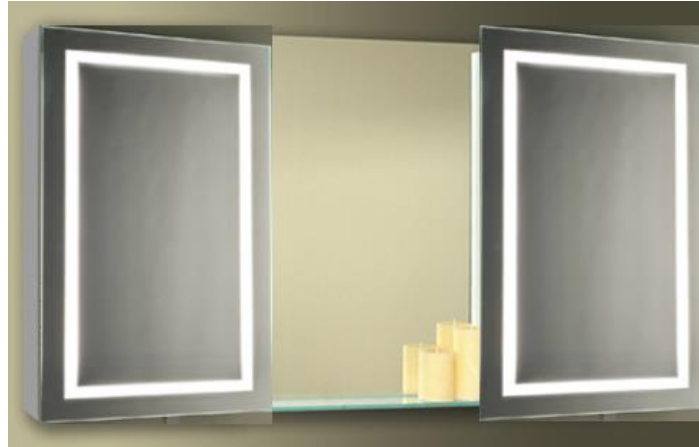

SEE BACK FOR MORE INFO

AURA COLLECTION (36" HEIGHT) 5 3/16" & 6 5/8" DEPTH

DESIGNED TO ACCOMMODATE CUSTOM VARIATIONS OF SINK AND VANITY REQUIREMENTS

- **6000K (COOL WHITE) OR 3500K (WARM WHITE) COLOR TEMPERATURES AVAILABLE.**
PLEASE INDICATE (6) FOR 6000K OR (3) FOR 3500K WHEN ORDERING.
- ALL ABOVE CABINETS ARE OFFERED IN A HIGH POLISHED PENCIL EDGE (P).
- ALL ABOVE CABINETS AVAILABLE IN AN ANODIZED, WHITE OR CHAMPAGNE INTERIOR FINISH.
PLEASE INDICATE (A), (W) OR (C) WHEN ORDERING.
- **Ordering Example: AUR 7236/24-24-24, RECESS MOUNT, 5 3/16" DEPTH, POLISHED MIRROR, 6000K, ANODIZED FINISH. ORDER AS FOLLOWS: AUR 7236/24-24-24 P 6 A 1**
- STANDARD HIGH POLISHED 3/8" THICK SHELVES WITH INFINITELY ADJUSTABLE PATENTED MECHANISM. FOUR SUPPLIED WITH ALL 36"H MODELS.
- **ALL MODELS RATED AT 3300 LUMENS PER DOOR.**
- ALL MODELS ARE FULLY GASKETED TO AID IN PREVENTING HUMIDITY AND DUST FROM COMING IN CONTACT WITH YOUR TOILETRIES.
- ALL MODELS SUPPLIED WITH HEAVY DUTY 160 DEGREE PROPRIETARY SOFT-CLOSE HINGES.
- SOFIA CABINETS ARE SHIPPED FULLY ASSEMBLED AND ADJUSTED FOR INSTALLATION.
- ****FOR SURFACE APPLICATIONS, YOU MUST ORDER TWO FULL SURFACE MOUNTING KITS.****