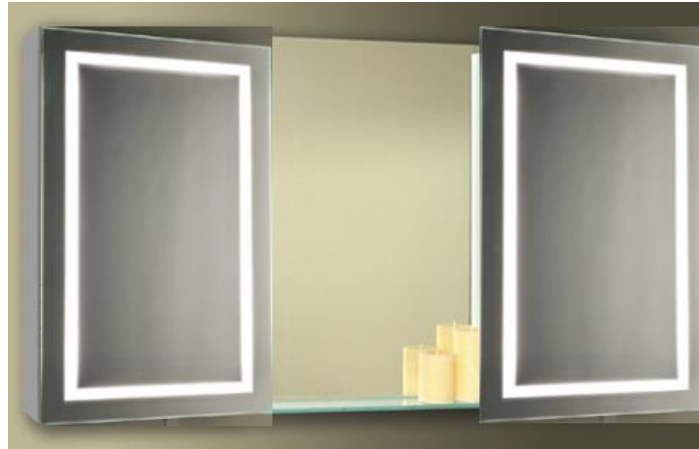

SEE BACK FOR MORE INFO

AURA COLLECTION (30" HEIGHT) 5 3/16" & 6 5/8" DEPTH

DESIGNED TO ACCOMMODATE CUSTOM VARIATIONS OF SINK AND VANITY REQUIREMENTS

- **6000K (COOL WHITE) OR 3500K (WARM WHITE) COLOR TEMPERATURES AVAILABLE.**
PLEASE INDICATE (6) FOR 6000K OR (3) FOR 3500K WHEN ORDERING.
- ALL ABOVE CABINETS ARE OFFERED IN A HIGH POLISHED PENCIL EDGE (P).
- ALL ABOVE CABINETS AVAILABLE IN AN ANODIZED, WHITE OR CHAMPAGNE INTERIOR FINISH.
PLEASE INDICATE (A), (W) OR (C) WHEN ORDERING.
- **Ordering Example: AUR 7230/24-24-24, RECESS MOUNT, 5 3/16" DEPTH, POLISHED MIRROR, 6000K, ANODIZED FINISH. ORDER AS FOLLOWS: AUR 7230/24-24-24 P 6 A 1**
- STANDARD HIGH POLISHED 3/8" THICK SHELVES WITH INFINITELY ADJUSTABLE PATENTED MECHANISM. THREE SUPPLIED WITH ALL 30"H MODELS.
- **ALL MODELS RATED AT 3300 LUMEN PER DOOR.**
- ALL MODELS ARE FULLY GASKETED TO AID IN PREVENTING HUMIDITY AND DUST FROM COMING IN CONTACT WITH YOUR TOILETRIES.
- ALL MODELS SUPPLIED WITH HEAVY DUTY 160 DEGREE PROPRIETARY SOFT-CLOSE HINGES.
- SOFIA CABINETS ARE SHIPPED FULLY ASSEMBLED AND ADJUSTED FOR INSTALLATION.
- ****FOR SURFACE APPLICATIONS, YOU MUST ORDER TWO FULL SURFACE MOUNTING KITS.****